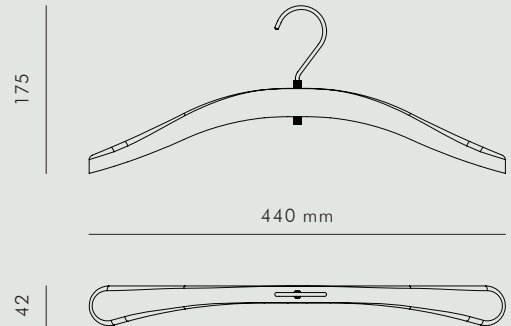

KBH COAT HANGER

KØBENHAVNS-MØBELSNEDKERI

KBH COAT HANGER

ACCESSORIES

NATURAL OAK / MEDIUM FUMED OAK + BRASS / DARK BRASS

*KBH Coat Hanger in either natural or medium fumed oak and brass or dark brass.
An elegant detail in hallways and closets. Also a perfect match for the KBH Hang Large.
Handmade in Denmark.*

AVAILABLE MATERIALS

ITEM NO.

OAK + BRASS	<i>Medium Fumed</i>	3510-000
-------------	---------------------	----------

DATA

Dimension (mm)

LENGTH	WIDTH	HEIGHT	DEPTH
440	42	175	-