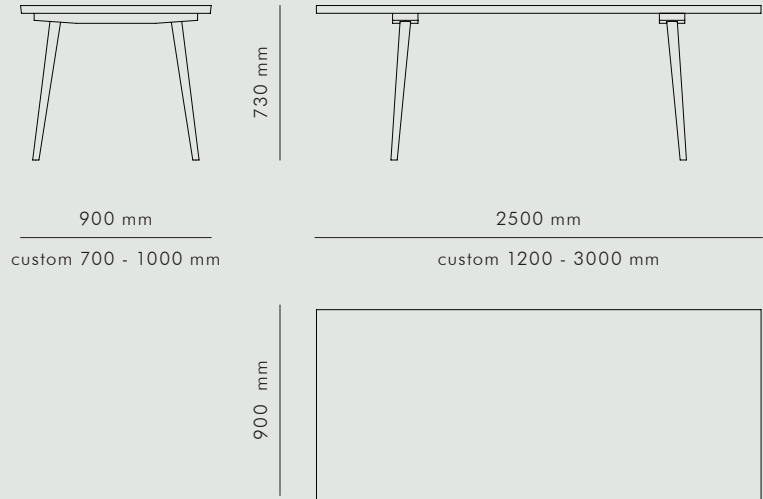

KBH TABLE STANDARD

KØBENHAVNS-MØBELSNEDKERI

KBH TABLE STANDARD

TABLES

NATURAL OAK / MEDIUM FUMED OAK

The KBH Table Standard is made of natural oak or medium fumed oak and designed to match the KBH Chairs perfectly, by sliding the chairs under the table, when not in use. The table is handmade in Denmark.

SEATING CAPACITY

90 X 250 CM

8 persons

AVAILABLE MATERIALS

TYPE

ITEM NO.

OAK	Natural	Standard	3014-000
	Medium Fumed	Standard	3015-000
	Natural	Custom	3016-000
	Medium Fumed	Custom	3017-000

DATA

Dimension (mm)

LENGTH	WIDTH	HEIGHT	DEPTH	DIAMETER
2500	900	730	-	-
1200-3000	700-1000	730	-	-

SHIPPING SPECIFICATIONS

Dimension (mm) / Volume (m³) / Weight (kg)

BOX LENGTH	BOX WIDTH	BOX HEIGHT	BOX VOLUME	BOX WEIGHT
2700	110	300	0,09	65