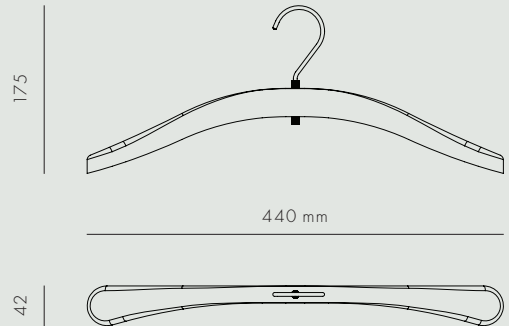

COAT HANGER

KØBENHAVNS-MØBELSNEDKERI

COAT HANGER

ACCESSORIES

NATURAL OAK / MEDIUM FUMED OAK + BRASS / DARK BRASS

*Coat Hanger in either natural or medium fumed oak and brass or dark brass.
An elegant detail in hallways and closets. Also a perfect match for the Hang Large.
Handmade in Denmark.*

AVAILABLE MATERIALS

ITEM NO.

OAK + BRASS	<i>Medium Fumed</i>	3510-000
-------------	---------------------	----------

DATA

Dimension (mm)

LENGTH	WIDTH	HEIGHT	DEPTH
440	42	175	-