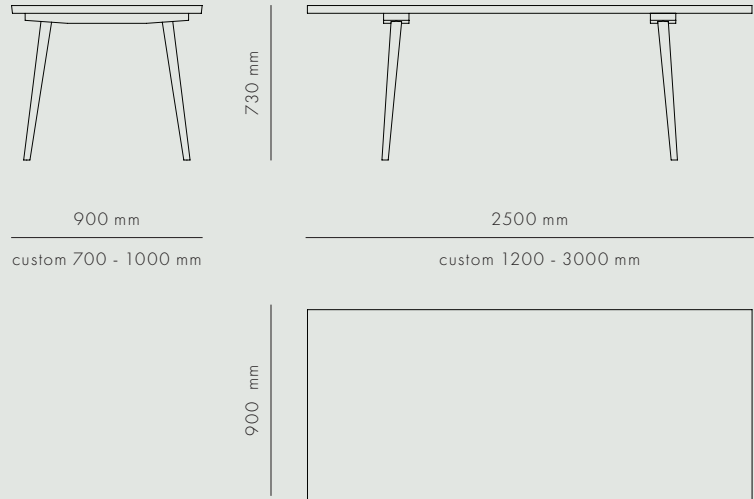

KBH TABLE STANDARD

KØBENHAVNS-MØBELSNEDKERI

KBH TABLE STANDARD

NATURAL OAK / MEDIUM FUMED OAK

The KBH Table Standard is made of natural oak or medium fumed oak and designed to match the Chairs perfectly; by sliding the chairs under the table, when not in use. The table is handmade in Denmark.

SEATING CAPACITY

90 X 250 CM

8 persons

AVAILABLE MATERIALS

TYPE

ITEM NO.

OAK	Natural	Standard	3014-000
	Medium Fumed	Standard	3015-000
	Natural	Custom	3016-000
	Medium Fumed	Custom	3017-000

DATA

Dimension (mm)

LENGTH	WIDTH	HEIGHT	DEPTH	DIAMETER
2500	900	730	-	-
1200-3000	700-1000	730		

SHIPPING SPECIFICATIONS

Dimension (mm) / Volume (m³) / Weight (kg)

BOX LENGTH	BOX WIDTH	BOX HEIGHT	BOX VOLUME	BOX WEIGHT
2700	110	300	0,09	65