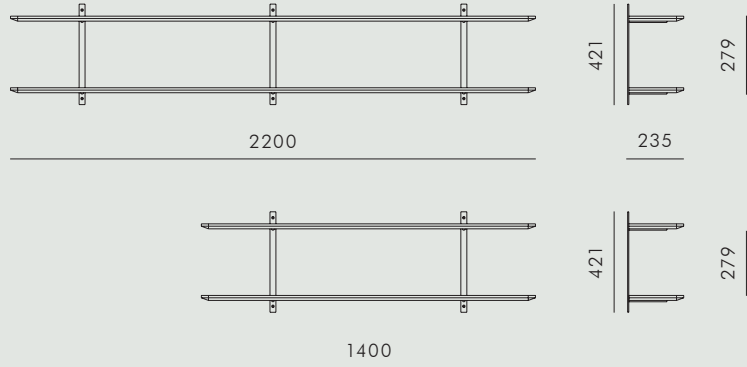

KBH MODULAT SHELF

STORAGE

ASH / NATURAL OAK / MEDIUM FUMED OAK + BRASS / DARK BRASS / STEEL

KBH Modular Shelf is wall mounted with a simple, modern design, that looks great in kitchens, living rooms, libraries and bathrooms. The shelf comes in different types of wood and metal and in two sizes. Find the right combination for you or we customize for you. The shelf is handmade in Denmark.

Dimension (mm)

LENGTH	WIDTH	HEIGHT	DEPTH	DIAMETER
<i>Large</i>	1400	421	235	–
<i>Small</i>	2200	421	235	–

SHIPPING SPECIFICATIONS

Dimension (mm) / Volume (m³) / Weight (kg)

BOX LENGTH	BOX WIDTH	BOX HEIGHT	BOX VOLUME	BOX WEIGHT
1040	370	205	0,08	40