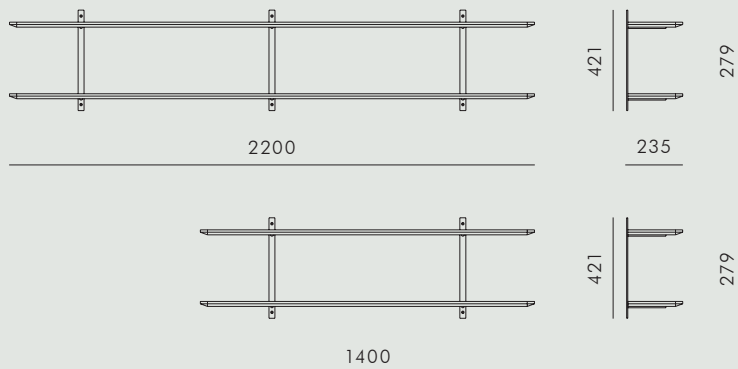

## KBH MODULAR SHELF

KØBENHAVNS-MØBELSNEDKERI

KBH MODULAT SHELF

STORAGE

ASH / NATURAL OAK / MEDIUM FUMED OAK + BRASS / DARK BRASS / STEEL

*KBH Modular Shelf is wall mounted with a simple, modern design, that looks great in kitchens, living rooms, libraries and bathrooms. The shelf comes in different types of wood and metal and in two sizes. Find the right combination for you or we customize for you. The shelf is handmade in Denmark.*

AVAILABLE MATERIALS

ITEM NO.

ASH	Brass	X
	Dark Brass	X
	Steel	X
NATURAL OAK	Brass	X
	Dark Brass	X
	Steel	X
MEDIUM FUMED OAK	Brass	X
	Dark Brass	X
	Steel	X

DATA

*Dimension (mm)*

LENGTH	WIDTH	HEIGHT	DEPTH	DIAMETER
<i>Large</i>	1400	421	235	–
<i>Small</i>	2200	421	235	–

SHIPPING SPECIFICATIONS

*Dimension (mm) / Volume (m³) / Weight (kg)*

BOX LENGTH	BOX WIDTH	BOX HEIGHT	BOX VOLUME	BOX WEIGHT
1040	370	205	0,08	40