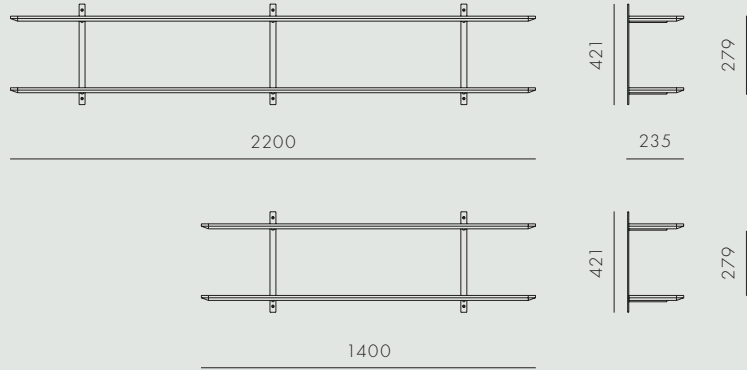

MODULAR SHELF

KØBENHAVNS-MØBELSNEDKERI

MODULAT SHELF

STORAGE

ASH / NATURAL OAK / MEDIUM FUMED OAK + BRASS / DARK BRASS / STEEL

Modular Shelf is wall mounted with a simple, modern design, that looks great in kitchens, living rooms, libraries and bathrooms. The shelf comes in different types of wood and metal and in two sizes. Find the right combination for you or we customize for you. The shelf is handmade in Denmark.

Dimension (mm)

LENGTH	WIDTH	HEIGHT	DEPTH	DIAMETER
<i>Large</i>	1400	421	235	–
<i>Small</i>	2200	421	235	–

SHIPPING SPECIFICATIONS

Dimension (mm) / Volume (m³) / Weight (kg)

BOX LENGTH	BOX WIDTH	BOX HEIGHT	BOX VOLUME	BOX WEIGHT
1040	370	205	0,08	40