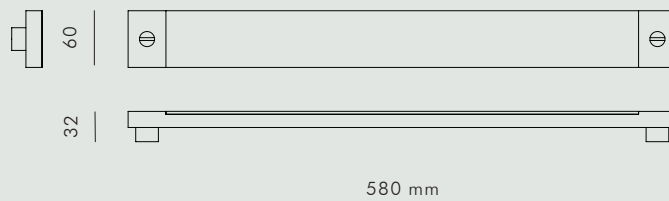

KBH KNIFE RACK

KØBENHAVNS-MØBELSNEDKERI

KBH KNIFE RACK

ACCESSORIES

NATURAL / MEDIUM FUMED OAK + LEATHER + BRASS / DARK BRASS

KBH Knife Rack is made of wood and leather and wall mounted with exclusive brass brackets. The leather ensures a scratch-free hold on your blades with hidden magnets. For the perfect combination choose between two types of leather, natural or fumed oak and brackets in either brass or dark brass. Available in two lengths. Handmade in Denmark.

DATA

Dimension (mm)

MODEL	LENGTH	WIDTH	HEIGHT
Small	420	60	32
Large	580	60	32

SHIPPING SPECIFICATIONS

Dimension (mm) / Volume (m³) / Weight (kg)

MODEL	BOX LENGTH	BOX WIDTH	BOX HEIGHT	BOX VOLUME	BOX WEIGHT
Small	440	80	60	0,002	0,9 kg
Large	600	80	60	0,003	1,1 kg