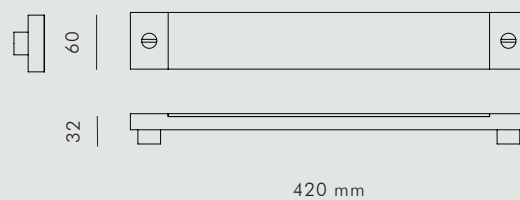

KBH KNIFE RACK

KØBENHAVNS-MØBELSNEDKERI

KBH KNIFE RACK

ACCESSORIES

NATURAL / MEDIUM FUMED OAK + LEATHER + BRASS / DARK BRASS

KBH Knife Rack is made of wood and leather and wall mounted with exclusive brass brackets. The leather ensures a scratch-free hold on your blades with hidden magnets. For the perfect combination choose between two types of leather, natural or fumed oak and brackets in either brass or dark brass. Available in two lengths. Handmade in Denmark.

DATA

Dimension (mm)

MODEL	LENGTH	WIDTH	HEIGHT
Small	420	60	32
Large	580	60	32

SHIPPING SPECIFICATIONS

Dimension (mm) / Volume (m³) / Weight (kg)

MODEL	BOX LENGTH	BOX WIDTH	BOX HEIGHT	BOX VOLUME	BOX WEIGHT
Small	440	80	60	0,002	0,9 kg
Large	600	80	60	0,003	1,1 kg