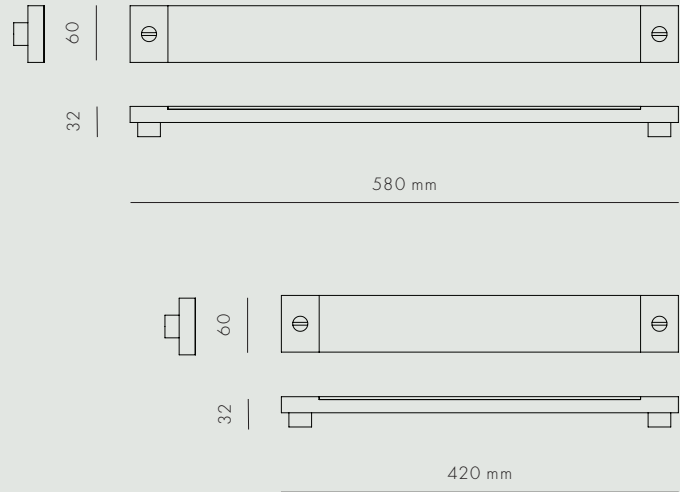

## KNIFE RACK

KØBENHAVNS-MØBELSNEDKERI

KNIFE RACK

ACCESSORIES

NATURAL / MEDIUM FUMED OAK + LEATHER + BRASS / DARK BRASS

Knife Rack is made of wood and leather and wall mounted with exclusive brass brackets. The leather ensures a scratch-free hold on your blades with hidden magnets. For the perfect combination choose between two types of leather, natural or fumed oak and brackets in either brass or dark brass. Available in two lengths. Handmade in Denmark.

DATA

Dimension (mm)

MODEL	LENGTH	WIDTH	HEIGHT
Small	420	60	32
Large	580	60	32

SHIPPING SPECIFICATIONS

Dimension (mm) / Volume (m<sup>3</sup>) / Weight (kg)

MODEL	BOX LENGTH	BOX WIDTH	BOX HEIGHT	BOX VOLUME	BOX WEIGHT
Small	440	80	60	0,002	0,9 kg
Large	600	80	60	0,003	1,1 kg