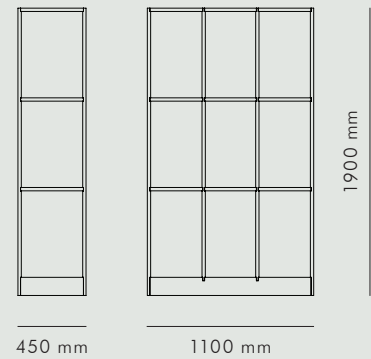

KBH ATELIER DISPAY

STORAGE

NATURAL OAK

KBH Atelier Display is a freestanding display cabinet, made of oak with glass shelves. The cabinet is designed with the artistic workshop in mind, with a functional simplicity expressed in both the appreciation of the material and the craftsmanship. Comes in two sizes and suitable for both bathroom, living room, kitchen and office storage. The cabinets are handmade in Denmark.

AVAILABLE MATERIALS

TYPE

ITEM NO.

OAK	<i>Natural</i>	<i>Small</i>	3830-000
	<i>Natural</i>	<i>Large</i>	3820-000

DATA

Dimension (mm)

TYPE	WIDTH	HEIGHT	DEPTH		
<i>Small</i>	700	1500	350	–	–
<i>Large</i>	1100	1900	450	–	–