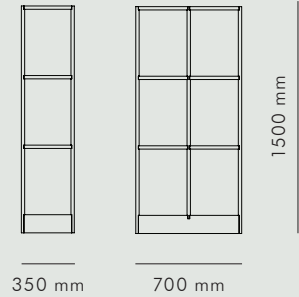

KBH ATELIER DISPAY

STORAGE

NATURAL OAK

KBH Atelier Display is a freestanding display cabinet, made of oak with glass shelves. The cabinet is designed with the artistic workshop in mind, with a functional simplicity expressed in both the appreciation of the material and the craftsmanship. Comes in two sizes and suitable for both bathroom, living room, kitchen and office storage. The cabinets are handmade in Denmark.

AVAILABLE MATERIALS

TYPE

ITEM NO.

OAK	<i>Natural</i>	<i>Small</i>	3830-000
	<i>Natural</i>	<i>Large</i>	3820-000

DATA

Dimension (mm)

TYPE	WIDTH	HEIGHT	DEPTH		
<i>Small</i>	700	1500	350	–	–
<i>Large</i>	1100	1900	450	–	–

SHIPPING SPECIFICATIONS

Dimension (mm) / Volume (m³) / Weight (kg)

BOX LENGTH	BOX WIDTH	BOX HEIGHT	BOX VOLUME	BOX WEIGHT
------------	-----------	------------	------------	------------

Info on request