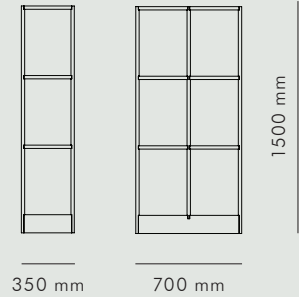

KBH ATELIER DISPLAY

KØBENHAVNS-MØBELSNEDKERI

KBH ATELIER DISPLAY

STORAGE

NATURAL OAK

KBH Atelier Display is a freestanding display cabinet, made of oak with glass shelves. The cabinet is designed with the artistic workshop in mind, with a functional simplicity expressed in both the appreciation of the material and the craftsmanship. Comes in two sizes and suitable for both bathroom, living room, kitchen and office storage. The cabinets are handmade in Denmark.

AVAILABLE MATERIALS

TYPE

ITEM NO.

OAK	<i>Natural</i>	<i>Small</i>	3830-000
	<i>Natural</i>	<i>Large</i>	3820-000

DATA

Dimension (mm)

TYPE	WIDTH	HEIGHT	DEPTH		
<i>Small</i>	700	1500	350	-	-
<i>Large</i>	1100	1900	450	-	-

SHIPPING SPECIFICATIONS

Dimension (mm) / Volume (m³) / Weight (kg)

BOX LENGTH	BOX WIDTH	BOX HEIGHT	BOX VOLUME	BOX WEIGHT
------------	-----------	------------	------------	------------

Info on request