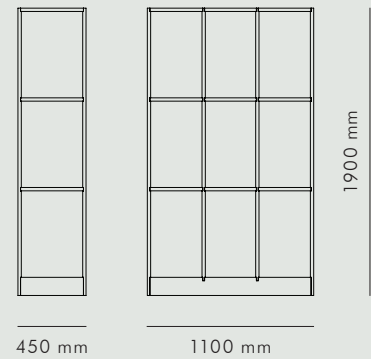

KBH ATELIER DISPLAY

KØBENHAVNS-MØBELSNEDKERI

KBH ATELIER DISPLAY

STORAGE

NATURAL OAK

KBH Atelier Display is a freestanding display cabinet, made of oak with glass shelves. The cabinet is designed with the artistic workshop in mind, with a functional simplicity expressed in both the appreciation of the material and the craftsmanship. Comes in two sizes and suitable for both bathroom, living room, kitchen and office storage. The cabinets are handmade in Denmark.

AVAILABLE MATERIALS

TYPE

ITEM NO.

OAK	<i>Natural</i>	<i>Small</i>	3830-000
	<i>Natural</i>	<i>Large</i>	3820-000

DATA

Dimension (mm)

TYPE	WIDTH	HEIGHT	DEPTH		
<i>Small</i>	700	1500	350	-	-
<i>Large</i>	1100	1900	450	-	-