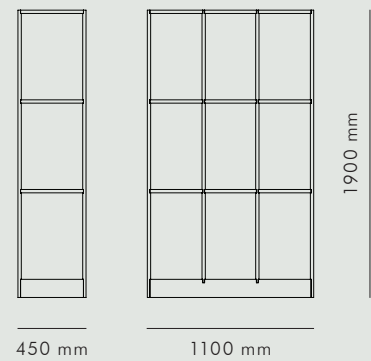

KBH ATELIER DISPLAY

KØBENHAVNS-MØBELSNEDKERI

KBH ATELIER DISPAY

STORAGE

NATURAL OAK

KBH Atelier Display is a freestanding display cabinet, made of oak with glass shelves. The cabinet is designed with the artistic workshop in mind, with a functional simplicity expressed in both the appreciation of the material and the craftsmanship. Comes in two sizes and suitable for both bathroom, living room, kitchen and office storage. The cabinets are handmade in Denmark.

AVAILABLE MATERIALS

TYPE

ITEM NO.

OAK	<i>Natural</i>	<i>Small</i>	3830-000
	<i>Natural</i>	<i>Large</i>	3820-000

DATA

Dimension (mm)

TYPE	WIDTH	HEIGHT	DEPTH		
<i>Small</i>	700	1500	350	-	-
<i>Large</i>	1100	1900	450	-	-

SHIPPING SPECIFICATIONS

Dimension (mm) / Volume (m³) / Weight (kg)

BOX LENGTH	BOX WIDTH	BOX HEIGHT	BOX VOLUME	BOX WEIGHT
------------	-----------	------------	------------	------------

Info on request