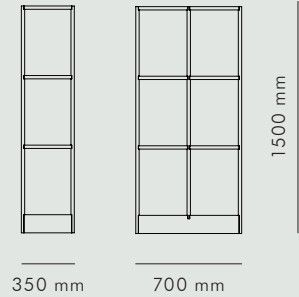

KBH ATELIER DISPLAY

KØBENHAVNS-MØBELSNEDKERI

KBH ATELIER DISPAY

STORAGE

NATURAL OAK

KBH Atelier Display is a freestanding display cabinet, made of oak with glass shelves. The cabinet is designed with the artistic workshop in mind, with a functional simplicity expressed in both the appreciation of the material and the craftsmanship. Comes in two sizes and suitable for both bathroom, living room, kitchen and office storage. The cabinets are handmade in Denmark.

AVAILABLE MATERIALS

TYPE

ITEM NO.

OAK	<i>Natural</i>	<i>Small</i>	3830-000
	<i>Natural</i>	<i>Large</i>	3820-000

DATA

Dimension (mm)

TYPE	WIDTH	HEIGHT	DEPTH		
<i>Small</i>	700	1500	350	-	-
<i>Large</i>	1100	1900	450	-	-

SHIPPING SPECIFICATIONS

Dimension (mm) / Volume (m³) / Weight (kg)

BOX LENGTH	BOX WIDTH	BOX HEIGHT	BOX VOLUME	BOX WEIGHT
------------	-----------	------------	------------	------------

Info on request