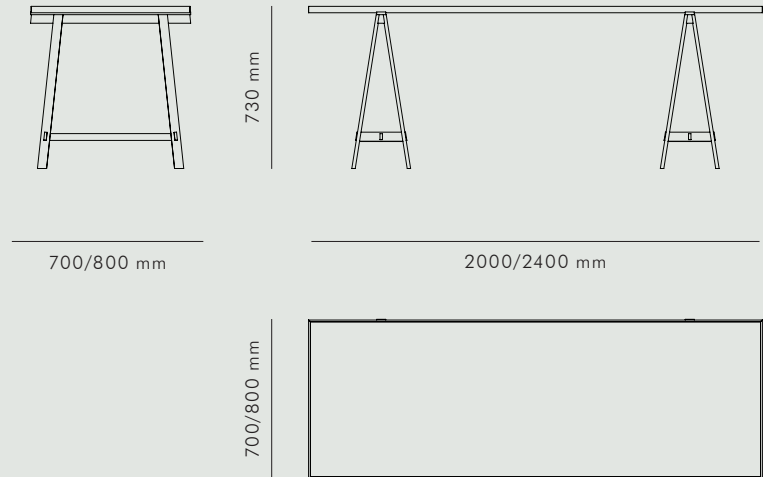

## KBH ATELIER TRESTLE TABLE

KØBENHAVNS-MØBELSNEDKERI

KBH ATELIER TRESTLE TABLE

TABLES

NATURAL OAK / OREGON PINE & LINOLEUM

*KBH Atelier Trestle Table is a step up (or two) from the classic trestle table. It is made of either oak or oregon pine and paired with a wooden tabletop or a linoleum tabletop in the colors Classic blue or Warm orange. The tables are designed with the artistic workshop in mind, with a functional simplicity expressed in both the appreciation of the material and the craftsmanship. Comes in two sizes and suitable as both dining table and desk. The tables are handmade in Denmark.*

AVAILABLE MATERIALS

TYPE

ITEM NO.

OAK	Natural	Small 70x200	3810-100
	Natural	Large 80x240	3800-100
OREGON PINE	Orange Linoleum	Small 70x200	3810-000
	Orange Linoleum	Large 80x240	3800-000
	Blue Linoleum	Small 70x200	3810-200
	Blue Linoleum	Large 80x240	3800-200

DATA

Dimension (mm)

TYPE	WIDTH	HEIGHT	LENGTH		
Small	706	730	2000	-	-
Large	806	730	2400	-	-

SHIPPING SPECIFICATIONS

Dimension (mm) / Volume (m<sup>3</sup>) / Weight (kg)

BOX LENGTH	BOX WIDTH	BOX HEIGHT	BOX VOLUME	BOX WEIGHT
------------	-----------	------------	------------	------------