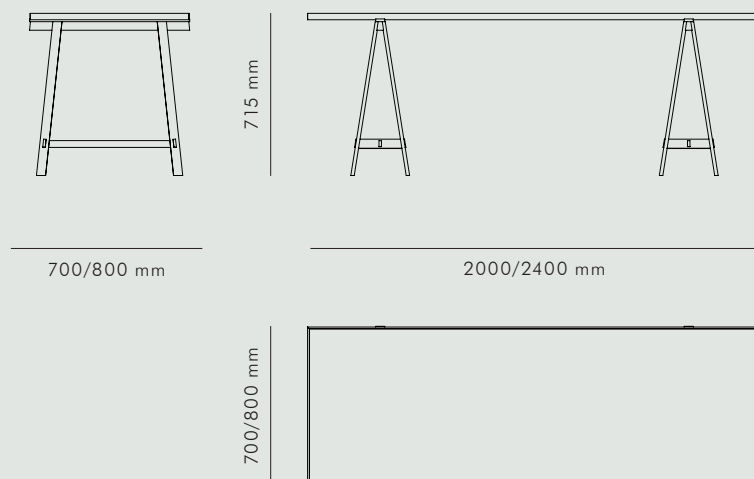

KBH ATELIER TRESTLE TABLE

KØBENHAVNS-MØBELSNEDKERI

KBH ATELIER TRESTLE TABLE

TABLES

NATURAL OAK / OREGON PINE & LINOLEUM

KBH Atelier Trestle Table is a step up (or two) from the classic trestle table. It is made of either oak or oregon pine and paired with a wooden tabletop or a linoleum tabletop in the colors Classic blue or Warm orange. The tables are designed with the artistic workshop in mind, with a functional simplicity expressed in both the appreciation of the material and the craftsmanship. Comes in two sizes and suitable as both dining table and desk. The tables are handmade in Denmark.

AVAILABLE MATERIALS

TYPE

ITEM NO.

OAK	Natural	Small 70x200	3810-100
	Natural	Large 80x240	3800-100
OREGON PINE	Orange Linoleum	Small 70x200	3810-000
	Orange Linoleum	Large 80x240	3800-000
	Blue Linoleum	Small 70x200	3810-200
	Blue Linoleum	Large 80x240	3800-200

DATA

Dimension (mm)

TYPE	WIDTH	HEIGHT	LENGTH		
Small	706	715	2000	-	-
Large	806	715	2400	-	-

SHIPPING SPECIFICATIONS

Dimension (mm) / Volume (m³) / Weight (kg)

BOX LENGTH	BOX WIDTH	BOX HEIGHT	BOX VOLUME	BOX WEIGHT
------------	-----------	------------	------------	------------