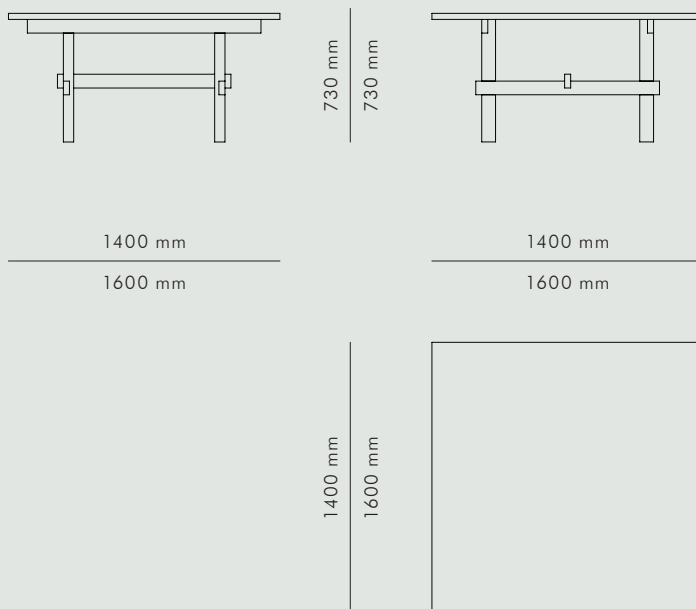

KBH HATU TABLE

TABLES

OAK & OREGON PINE

The KBH Hatu Table is clearly inspired by Japanese design. Solid and elegant at the same time, and with a true focus on the craftsmanship. The table is handmade in Denmark.

SEATING CAPACITY

140 X 140 CM	8 persons
160 X 160 CM	12 persons

AVAILABLE MATERIALS

SIZE

ITEM NO.

OAK	140 cm	3900-000
	160 cm	3910-000
OREGON PINE	140 cm	3900-100
	160 cm	3910-100

DATA

Dimension (mm)

TYPE	LENGTH	WIDTH	HEIGHT	DEPTH	DIAMETER
Small	1400	1400	730	-	-
Large	1600	1600	730	-	-

SHIPPING SPECIFICATIONS

Dimension (mm) / Volume (m³) / Weight (kg)

BOX LENGTH	BOX WIDTH	BOX HEIGHT	BOX VOLUME	BOX WEIGHT
------------	-----------	------------	------------	------------