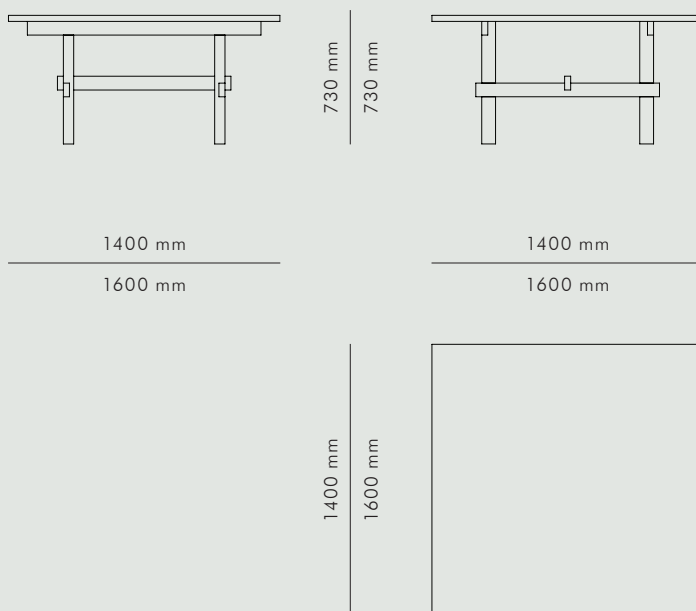

KBH HATU TABLE

KØBENHAVNS-MØBELSNEDKERI

KBH HATU TABLE

TABLES

OAK & OREGON PINE

The KBH Hatu Table is clearly inspired by Japanese design. Solid and elegant at the same time, and with a true focus on the craftsmanship. The table is handmade in Denmark.

SEATING CAPACITY

140 X 140 CM	8 persons
160 X 160 CM	12 persons

AVAILABLE MATERIALS

SIZE

ITEM NO.

OAK	140 cm	3900-000
	160 cm	3910-000
OREGON PINE	140 cm	3900-100
	160 cm	3910-100

DATA

Dimension (mm)

TYPE	LENGTH	WIDTH	HEIGHT	DEPTH	DIAMETER
Small	1400	1400	730	–	–
Large	1600	1600	730	–	–

SHIPPING SPECIFICATIONS

Dimension (mm) / Volume (m³) / Weight (kg)

BOX LENGTH	BOX WIDTH	BOX HEIGHT	BOX VOLUME	BOX WEIGHT
------------	-----------	------------	------------	------------