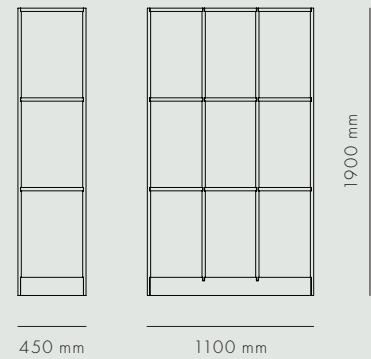

ATELIER DISPLAY

KØBENHAVNS-MØBELSNEDKERI

ATELIER DISPLAY

STORAGE

NATURAL OAK

Atelier Display is a freestanding display cabinet, made of oak with glass shelves. The cabinet is designed with the artistic workshop in mind, with a functional simplicity expressed in both the appreciation of the material and the craftsmanship. Comes in two sizes and suitable for both bathroom, living room, kitchen and office storage. The cabinets are handmade in Denmark.

AVAILABLE MATERIALS

TYPE

ITEM NO.

OAK	Natural	Small	3830-000
	Natural	Large	3820-000

DATA

Dimension (mm)

TYPE	WIDTH	HEIGHT	DEPTH		
Small	700	1500	350	-	-
Large	1100	1900	450	-	-

SHIPPING SPECIFICATIONS

Dimension (mm) / Volume (m³) / Weight (kg)

BOX LENGTH	BOX WIDTH	BOX HEIGHT	BOX VOLUME	BOX WEIGHT
------------	-----------	------------	------------	------------

Info on request