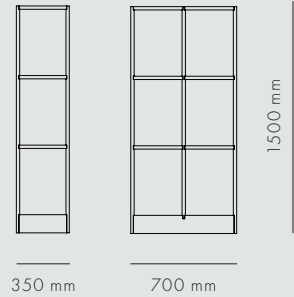

ATELIER DISPLAY

KØBENHAVNS-MØBELSNEDKERI

ATELIER DISPLAY

STORAGE

NATURAL OAK

Atelier Display is a freestanding display cabinet, made of oak with glass shelves. The cabinet is designed with the artistic workshop in mind, with a functional simplicity expressed in both the appreciation of the material and the craftsmanship. Comes in two sizes and suitable for both bathroom, living room, kitchen and office storage. The cabinets are handmade in Denmark.

AVAILABLE MATERIALS

TYPE

ITEM NO.

OAK	Natural	Small	3830-000
	Natural	Large	3820-000

DATA

Dimension (mm)

TYPE	WIDTH	HEIGHT	DEPTH		
Small	700	1500	350	-	-
Large	1100	1900	450	-	-

SHIPPING SPECIFICATIONS

Dimension (mm) / Volume (m³) / Weight (kg)

BOX LENGTH	BOX WIDTH	BOX HEIGHT	BOX VOLUME	BOX WEIGHT
------------	-----------	------------	------------	------------

Info on request