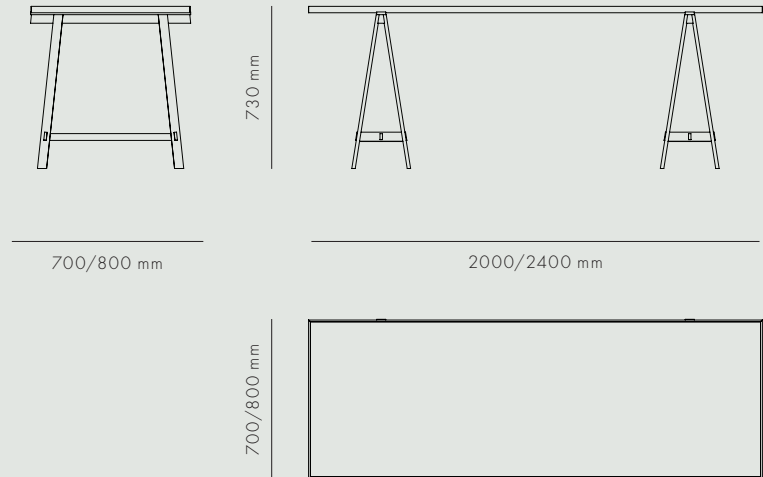

## ATELIER TRESTLE TABLE

KØBENHAVNS-MØBELSNEDKERI

ATELIER TRESTLE TABLE

TABLES

NATURAL OAK / OREGON PINE & LINOLEUM

*Atelier Trestle Table is a step up (or two) from the classic trestle table. It is made of either oak or oregon pine and paired with a wooden tabletop or a linoleum tabletop in the colors Classic blue or Warm orange. The tables are designed with the artistic workshop in mind, with a functional simplicity expressed in both the appreciation of the material and the craftsmanship. Comes in two sizes and suitable as both dining table and desk. The tables are handmade in Denmark.*

AVAILABLE MATERIALS

TYPE

ITEM NO.

OAK	Natural	Small 70x200	3810-100
	Natural	Large 80x240	3800-100
OREGON PINE	Orange Linoleum	Small 70x200	3810-000
	Orange Linoleum	Large 80x240	3800-000
	Blue Linoleum	Small 70x200	3810-200
	Blue Linoleum	Large 80x240	3800-200

DATA

Dimension (mm)

TYPE	WIDTH	HEIGHT	LENGTH		
Small	706	730	2000	-	-
Large	806	730	2400	-	-

SHIPPING SPECIFICATIONS

Dimension (mm) / Volume (m<sup>3</sup>) / Weight (kg)

BOX LENGTH	BOX WIDTH	BOX HEIGHT	BOX VOLUME	BOX WEIGHT
------------	-----------	------------	------------	------------