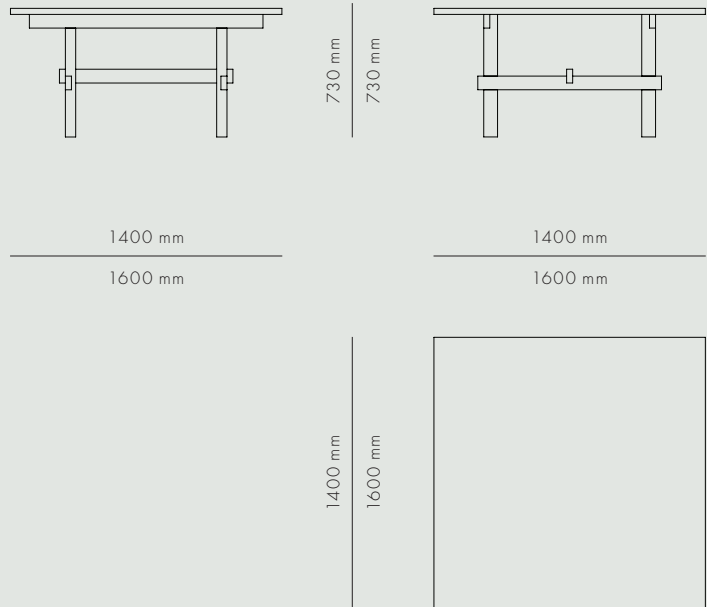

HATU TABLE

KØBENHAVNS-MØBELSNEDKERI

HATU TABLE

TABLES

OAK & OREGON PINE

The Hatu Table is clearly inspired by Japanese design. Solid and elegant at the same time, and with a true focus on the craftsmanship. The table is handmade in Denmark.

SEATING CAPACITY

140 X 140 CM	8 persons
160 X 160 CM	12 persons

AVAILABLE MATERIALS

SIZE

ITEM NO.

OAK	140 cm	3900-000
	160 cm	3910-000
OREGON PINE	140 cm	3900-100
	160 cm	3910-100

DATA

Dimension (mm)

TYPE	LENGTH	WIDTH	HEIGHT	DEPTH	DIAMETER
Small	1400	1400	730	—	—
Large	1600	1600	730	—	—

SHIPPING SPECIFICATIONS

Dimension (mm) / Volume (m³) / Weight (kg)

BOX LENGTH	BOX WIDTH	BOX HEIGHT	BOX VOLUME	BOX WEIGHT
------------	-----------	------------	------------	------------