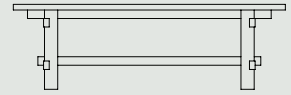

## HATU BENCH

SEATING

OAK &amp; OREGON PINE

*The Hatu Bench is clearly inspired by Japanese design. Solid and elegant at the same time, and with a true focus on the craftsmanship. The bench is handmade in Denmark.*

*Available in oak and oregon pine. The top is available in different types. Call us for options. As usual we can customize to you.*

450 mm

390 mm

1440 mm

390 mm