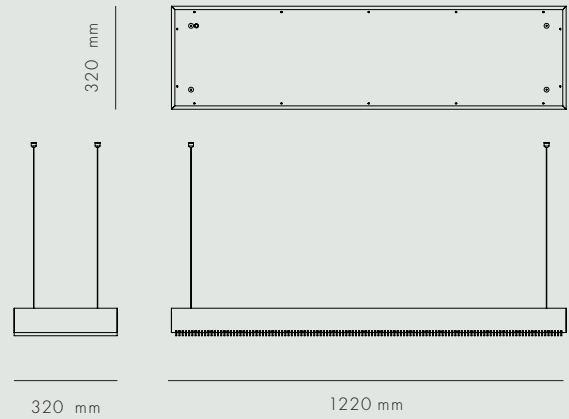

EVI LAMP SLIM

KØBENHAVNS-MØBELSNEDKERI

EVI LAMP SLIM

LIGHTING

OAK & OREGON PINE

Evi Lamp is developed with a focus on details and craftsmanship. The pendular lamp has references in classic Danish craft principles and will provide a comfortable atmosphere. Available in Danish oak and oregon pine, the lamp comes in two sizes – square and rectangular. Evi Lamp is dimmable and handmade in Denmark.

AVAILABLE MATERIALS	SIZE	TYPE	ITEM NO.
SLIM	320 x 1220	Natural Oak	3317-000
	320 x 1220	Oregon Pine	3317-600

DATA

Dimension (mm)

SIZE	WIDTH	HEIGHT	DEPTH	DIAMETER
SLIM	320	85	1200	–

SHIPPING SPECIFICATIONS

Dimension (mm) / Volume (m³) / Weight (kg)

BOX LENGTH	BOX WIDTH	BOX HEIGHT	BOX VOLUME	BOX WEIGHT
–	–	–	–	–