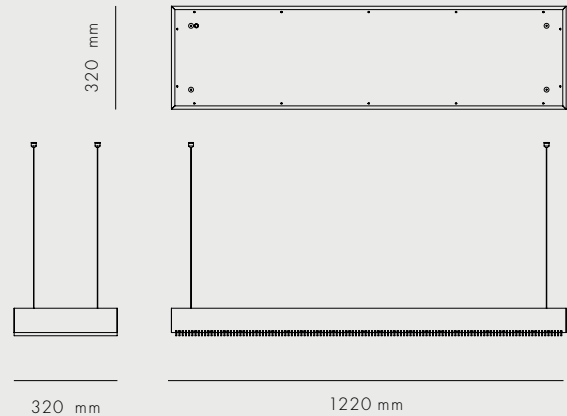

EVI LAMP SLIM

KØBENHAVNS-MØBELSNEDKERI

EVI LAMP SLIM

LIGHTING

OAK & OREGON PINE

Evi Lamp is developed with a focus on details and craftsmanship. The pendular lamp has references in classic Danish craft principles and will provide a comfortable atmosphere. Available in Danish oak and oregon pine, the lamp comes in two sizes – square and rectangular. Evi Lamp is dimmable and handmade in Denmark.

AVAILABLE MATERIALS	SIZE	TYPE	ITEM NO.
SLIM	320 x 1220	Natural Oak	3317-000
	320 x 1220	Oregon Pine	3317-600

DATA

Dimension (mm)

SIZE	WIDTH	HEIGHT	DEPTH	DIAMETER
SLIM	320	85	1200	–

SHIPPING SPECIFICATIONS

Dimension (mm) / Volume (m³) / Weight (kg)

BOX LENGTH	BOX WIDTH	BOX HEIGHT	BOX VOLUME	BOX WEIGHT
–	–	–	–	–