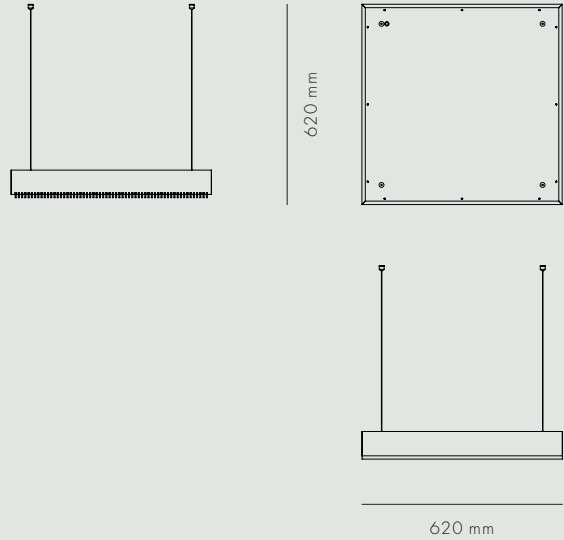

## EVI LAMP SQUARE

KØBENHAVNS-MØBELSNEDKERI

EVI LAMP SQAURE

LIGHTING

OAK & OREGON PINE

*Evi Lamp is developed with a focus on details and craftsmanship. The pendular lamp has references in classic Danish craft principles and will provide a comfortable atmosphere. Available in Danish oak and oregon pine, the lamp comes in two sizes – square and rectangular. Evi Lamp is dimmable and handmade in Denmark.*

AVAILABLE MATERIALS	SIZE	TYPE	ITEM NO.
SQAURE	620 x 620	Natural Oak	3316-000
	620 x 620	Oregon Pine	3316-600

DATA

*Dimension (mm)*

TYPE	WIDTH	HEIGHT	DEPTH	DIAMETER
SQAURE	620	85	620	–

SHIPPING SPECIFICATIONS

*Dimension (mm) / Volume (m³) / Weight (kg)*

BOX LENGTH	BOX WIDTH	BOX HEIGHT	BOX VOLUME	BOX WEIGHT
–	–	–	–	–