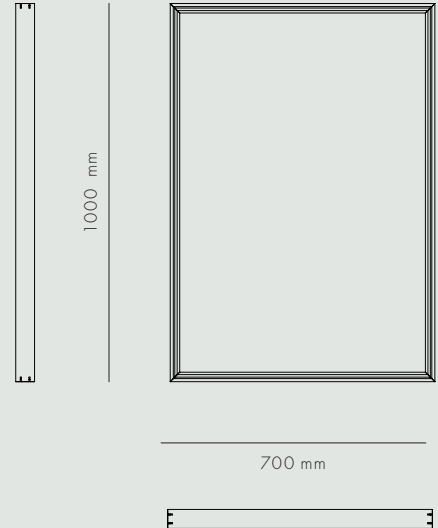

PINBOARD

KØBENHAVNS-MØBELSNEDKERI

PINBOARD

ACCESSORIES

OAK & OREGON PINE

The Pinboard features an intricate woven textile available in four colors, framing your everyday to-do lists in colors and details from crafts often looked over. Handmade in Denmark, the pinboard is made in either Oak or Oregon pine.

AVAILABLE MATERIALS	COLOUR	SIZE	ITEM NO.
NATURAL OAK	Red	700 x 1000	3590-100
NATURAL OAK	Green	700 x 1000	3590-200
NATURAL OAK	Yellow	700 x 1000	3590-300
NATURAL OAK	Blue	700 x 1000	3590-400
MEDIUM FUMED OAK	Red	700 x 1000	3591-100
MEDIUM FUMED OAK	Green	700 x 1000	3591-200
MEDIUM FUMED OAK	Yellow	700 x 1000	3591-300
MEDIUM FUMED OAK	Blue	700 x 1000	3591-400
OREGON PINE	Red	700 x 1000	3592-100
OREGON PINE	Green	700 x 1000	3592-200
OREGON PINE	Yellow	700 x 1000	3592-300
OREGON PINE	Blue	700 x 1000	3592-400
CUSTOM			3593-000

DATA

Dimension (mm)

LENGTH	WIDTH	HEIGHT	DEPTH	DIAMETER
-	700	1000	-	-

SHIPPING SPECIFICATIONS

Dimension (mm) / Volume (m³) / Weight (kg)

BOX LENGTH	BOX WIDTH	BOX HEIGHT	BOX VOLUME	BOX WEIGHT
-	-	-	-	-