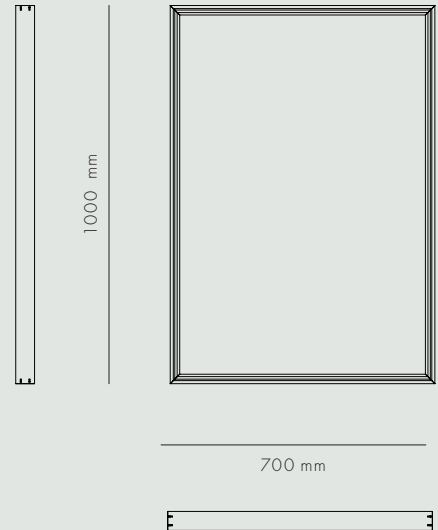

PINBOARD

KØBENHAVNS-MØBELSNEDKERI

PINBOARD

ACCESSORIES

OAK & OREGON PINE

The Pinboard features an intricate woven textile available in four colors, framing your everyday to-do lists in colors and details from crafts often looked over. Handmade in Denmark, the pinboard is made in either Oak or Oregon pine.

AVAILABLE MATERIALS	SIZE	ITEM NO.
NATURAL OAK	700 x 1000	3590-400
OREGON PINE	700 x 1000	3591-100

DATA

Dimension (mm)

LENGTH	WIDTH	HEIGHT	DEPTH	DIAMETER
-	700	1000	-	-

SHIPPING SPECIFICATIONS

Dimension (mm) / Volume (m³) / Weight (kg)

BOX LENGTH	BOX WIDTH	BOX HEIGHT	BOX VOLUME	BOX WEIGHT
-	-	-	-	-