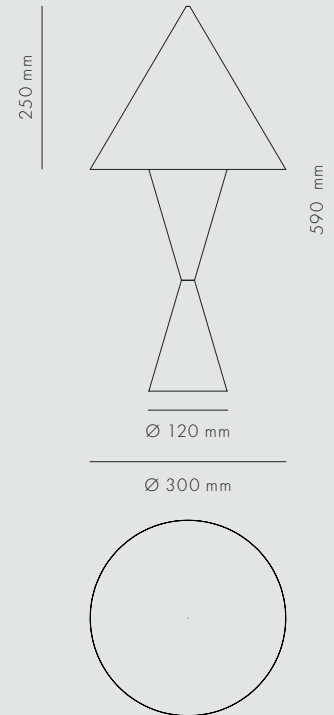

BISHOP LAMP

LIGHTING

MAPLE & LINEN

Bishop Lamp is a member of our new lighting collection 'The Chess Family'. Made from hand turned Danish maple and a shade of natural linen, the table lamp provides a warm and organic feel. Bishop Lamp is made in Denmark.

AVAILABLE MATERIALS

ITEM NO.

BASE: MAPLE / SCREEN: LINEN, CHEESECLOTH / WIRE: TWISTED LINEN

3322-700

DATA

WIRE LENGTH 1500mm
SOCKET E14
CLASSIFICATION CE IP20

Dimension (mm)

WIDTH	HEIGHT	DEPTH	DIAMETER
300	590	300	120

SHIPPING SPECIFICATIONS

Dimension (mm) / Volume (m³) / Weight (kg)

BOX LENGTH	BOX WIDTH	BOX HEIGHT	BOX VOLUME	BOX WEIGHT
-	-	-	-	-