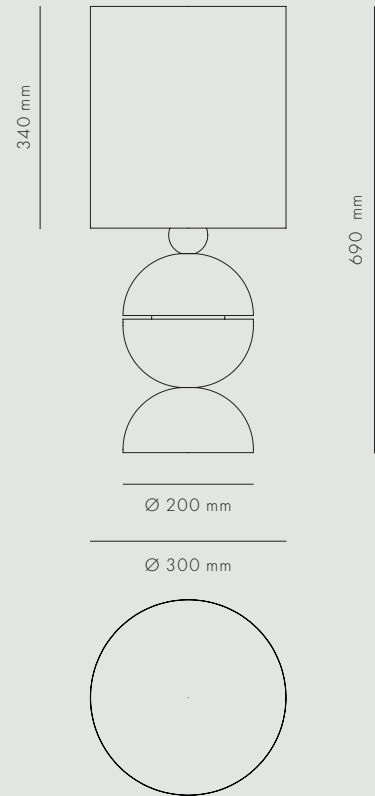

KING LAMP

LIGHTING

MAPLE & LINEN

King Lamp is a member of our new lighting collection 'The Chess Family'. Made from hand turned Danish maple and a shade of natural linen, the table lamp provides a warm and organic feel. King Lamp is made in Denmark.

AVAILABLE MATERIALS

ITEM NO.

BASE: MAPLE / SCREEN: LINEN, CHEESECLOTH / WIRE: TWISTED LINEN

3324-700

DATA

WIRE LENGTH 1500mm
SOCKET E14
CLASSIFICATION CE IP20

Dimension (mm)

WIDTH	HEIGHT	DEPTH	DIAMETER
300	690	300	200

SHIPPING SPECIFICATIONS

Dimension (mm) / Volume (m³) / Weight (kg)

BOX LENGTH	BOX WIDTH	BOX HEIGHT	BOX VOLUME	BOX WEIGHT
-	-	-	-	-