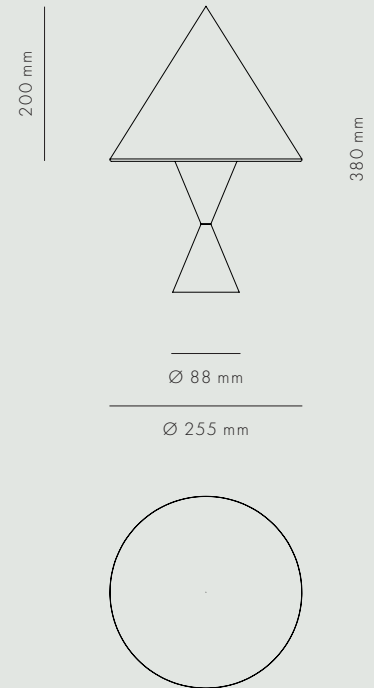

PAWN LAMP

KØBENHAVNS-MØBELSNEDKERI

PAWN LAMP

LIGHTING

MAPLE & LINEN

Pawn Lamp is the first member of our new lighting collection 'The Chess Family'. Made from hand turned Danish maple and a shade of natural linen, the table lamp provides a warm and organic feel. Pawn Lamp is made in Denmark.

AVAILABLE MATERIALS

ITEM NO.

BASE: MAPLE / SCREEN: LINEN, CHEESECLOTH / WIRE: TWISTED LINEN

3319-700

DATA

WIRE LENGTH 1500mm
 SOCKET E14
 CLASSIFICATION CE IP20

Dimension (mm)

WIDTH	HEIGHT	DEPTH	DIAMETER
255	380	255	88

SHIPPING SPECIFICATIONS

Dimension (mm) / Volume (m³) / Weight (kg)

BOX LENGTH	BOX WIDTH	BOX HEIGHT	BOX VOLUME	BOX WEIGHT
-	-	-	-	-