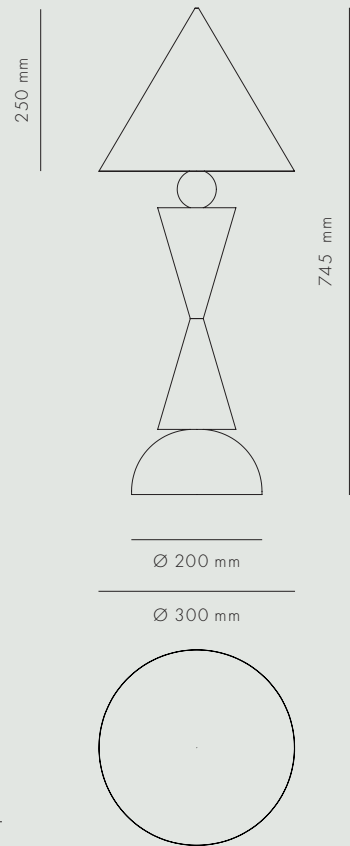

QUEEN LAMP

KØBENHAVNS-MØBELSNEDKERI

QUEEN LAMP

LIGHTING

MAPLE & LINEN

Queen Lamp is a member of our new lighting collection 'The Chess Family'. Made from hand turned Danish maple and a shade of natural linen, the table lamp provides a warm and organic feel. Queen Lamp is made in Denmark.

AVAILABLE MATERIALS

ITEM NO.

BASE: MAPLE / SCREEN: LINEN, CHEESE CLOTH / WIRE: TWISTED LINEN

3323-700

DATA

WIRE LENGTH 1500mm
 SOCKET E14
 CLASSIFICATION CE IP20

Dimension (mm)

WIDTH	HEIGHT	DEPTH	DIAMETER
300	745	300	200

SHIPPING SPECIFICATIONS

Dimension (mm) / Volume (m³) / Weight (kg)

BOX LENGTH	BOX WIDTH	BOX HEIGHT	BOX VOLUME	BOX WEIGHT
-	-	-	-	-