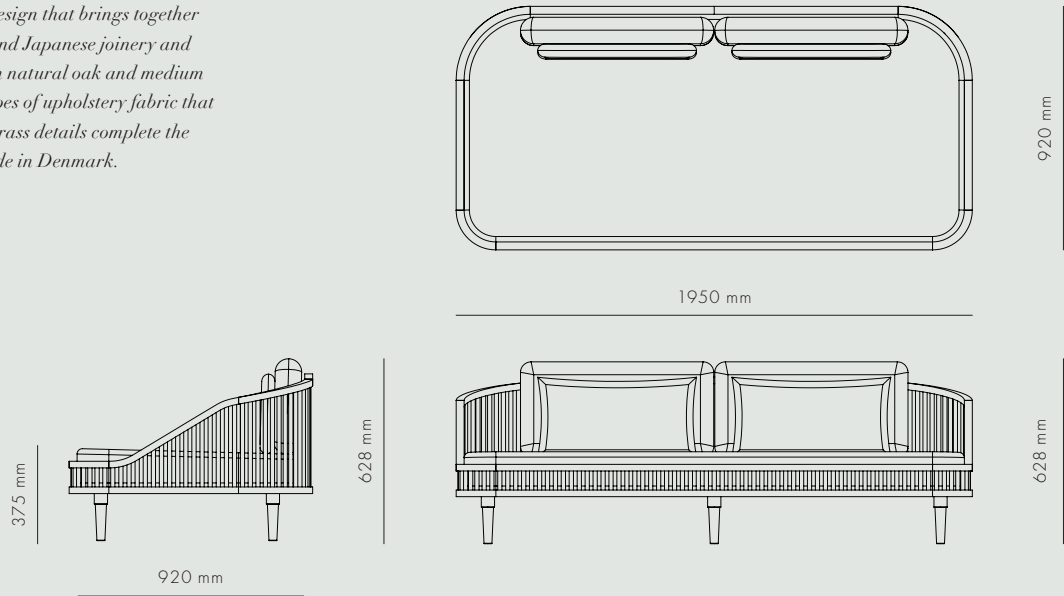

DATA

Dimension (mm)

LENGTH	WIDTH	HEIGHT	DEPTH	DIAMETER	SEAT HEIGHT
–	1950	628	920	–	375

SHIPPING SPECIFICATIONS

Dimension (mm) / Volume (m<sup>3</sup>) / Weight (kg)

BOX LENGTH	BOX WIDTH	BOX HEIGHT	BOX VOLUME	BOX WEIGHT
2000	970	910	1,77	90